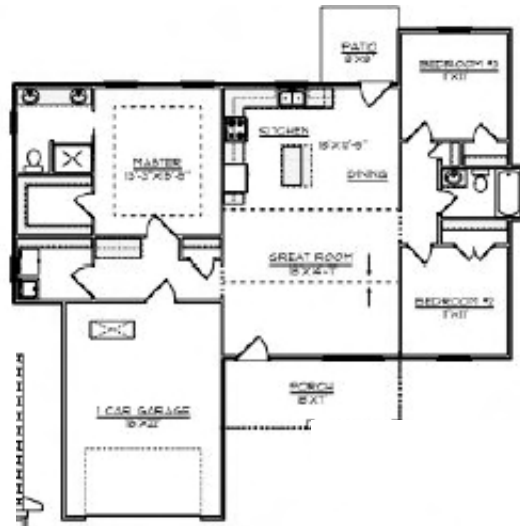

The Hampton

3 Bedroom/2 Bath · 1,384sf

Elevation A

Elevation B

CANETTE COLLINS, Realtor

256-298-0526

powers
reality

WWW.SOLITUDEACRES.INFO