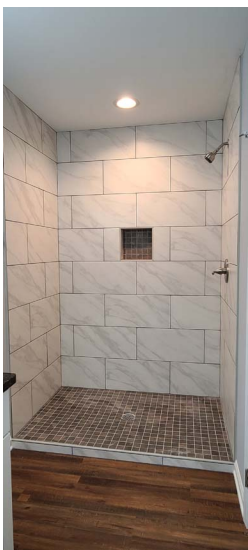

The Riverside

3 Bedroom/2 Bath · 1,299sf

Elevation A

Elevation B

CANETTE COLLINS, Realtor

256-298-0526

powers
reality

WWW.SOLITUDEACRES.INFO

Primary Bath

Second Bath