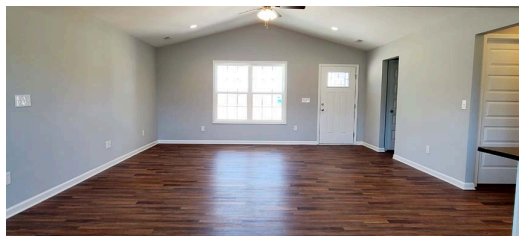

The Riverside

3 Bedroom/2 Bath · 1,299sf

Elevation A

Elevation B

CANETTE COLLINS, Realtor

256-298-0526

powers
reality

WWW.SOLITUDEACRES.INFO