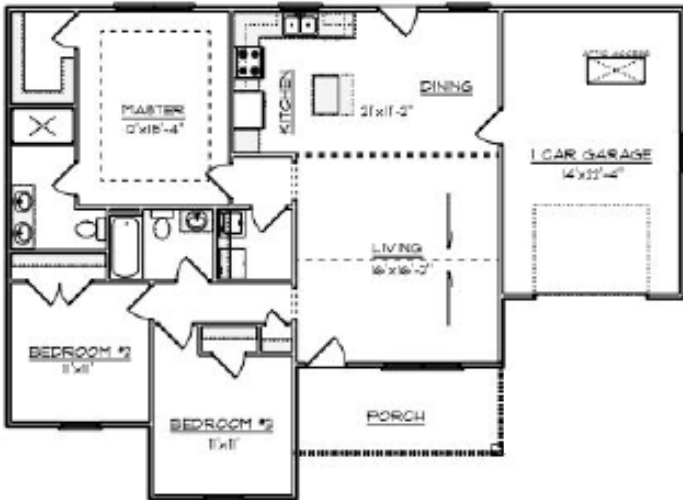

The Riverside

3 Bedroom/2 Bath · 1,299sf

Elevation A

Elevation B

CANETTE COLLINS, Realtor

256-298-0526

powers
reality

WWW.SOLITUDEACRES.INFO

Primary Bath

Second Bath