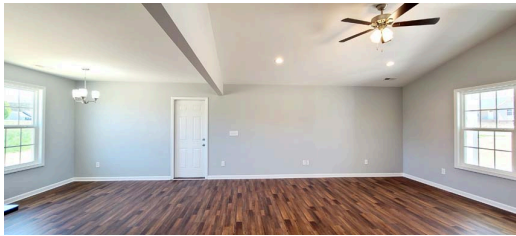

The Riverside

3 Bedroom/2 Bath · 1,299sf

Elevation A

Elevation B

CANETTE COLLINS, Realtor

256-298-0526

powers
reality

WWW.SOLITUDEACRES.INFO