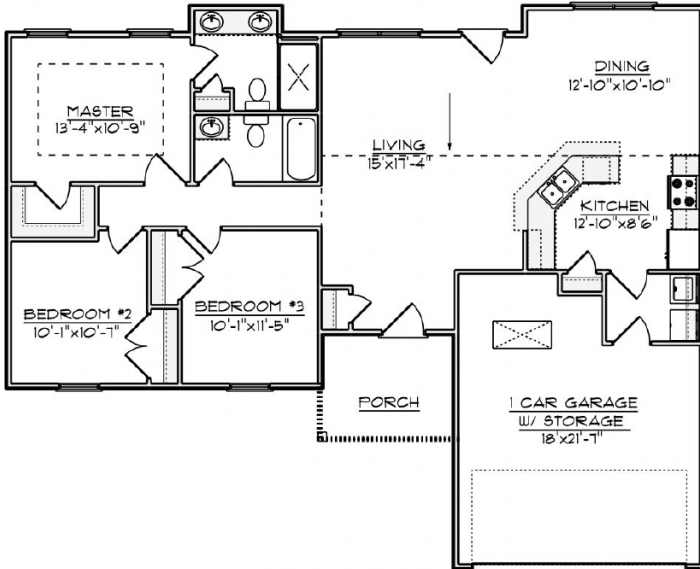

The Bridgewater

3 Bedroom/2 Bath · 1,278sf

Elevation A

Elevation B

CANETTE COLLINS, Realtor

256-298-0526

powers
reality

WWW.SOLITUDEACRES.INFO